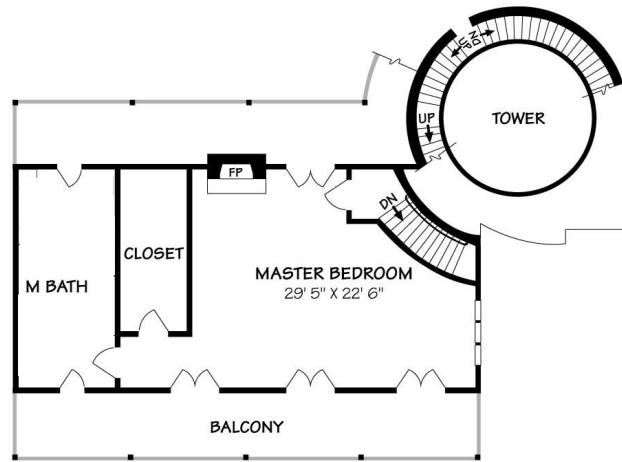

GUEST HOUSE

SECOND FLOOR

POOL & POOL HOUSE

FIRST FLOOR

GROUND FLOOR

Total Square Footage per Appraiser is . 6,725

904 CAMINO VIEJO

±6241 Square Feet

Scale: 5 ft. 10 ft. 15 ft. 20 ft. 25 ft.

This information is compiled from sources deemed reliable but accuracy is not guaranteed.
David Heidelberger • Design & Graphics • 805-965-4857 • Santa Barbara