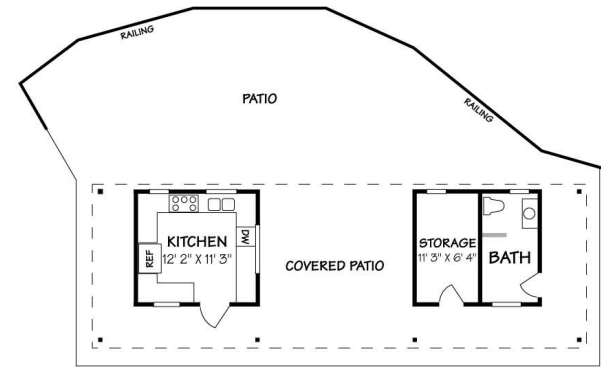

GUEST HOUSE

SECOND FLOOR

POOL & POOL HOUSE

FIRST FLOOR

GROUND FLOOR

Total Square Footage per Appraiser is . 6,725

904 CAMINO VIEJO

±6241 Square Feet

Scale: 5 ft. 10 ft. 15 ft. 20 ft. 25 ft.

This information is compiled from sources deemed reliable but accuracy is not guaranteed.
David Heidelberger • Design & Graphics • 805-965-4857 • Santa Barbara