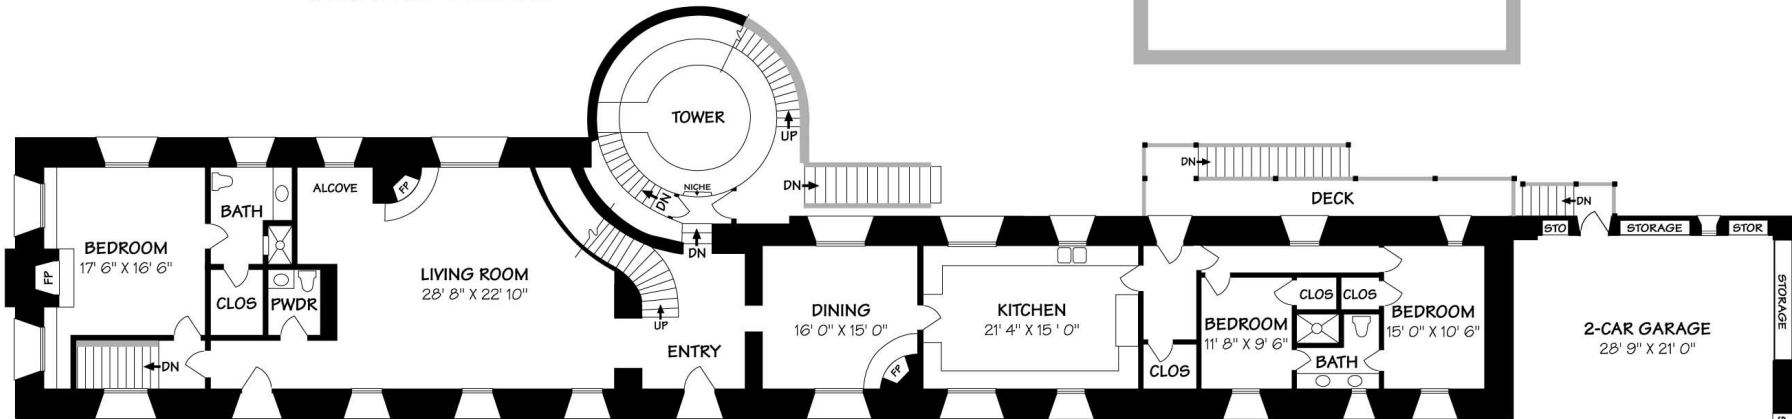

GUEST HOUSE

SECOND FLOOR

POOL & POOL HOUSE

FIRST FLOOR

GROUND FLOOR

Total Square Footage per Appraiser is . 6,725

904 CAMINO VIEJO

±6241 Square Feet

Scale: 5 ft. 10 ft. 15 ft. 20 ft. 25 ft.

This information is compiled from sources deemed reliable but accuracy is not guaranteed.
David Heidelberger • Design & Graphics • 805-965-4857 • Santa Barbara