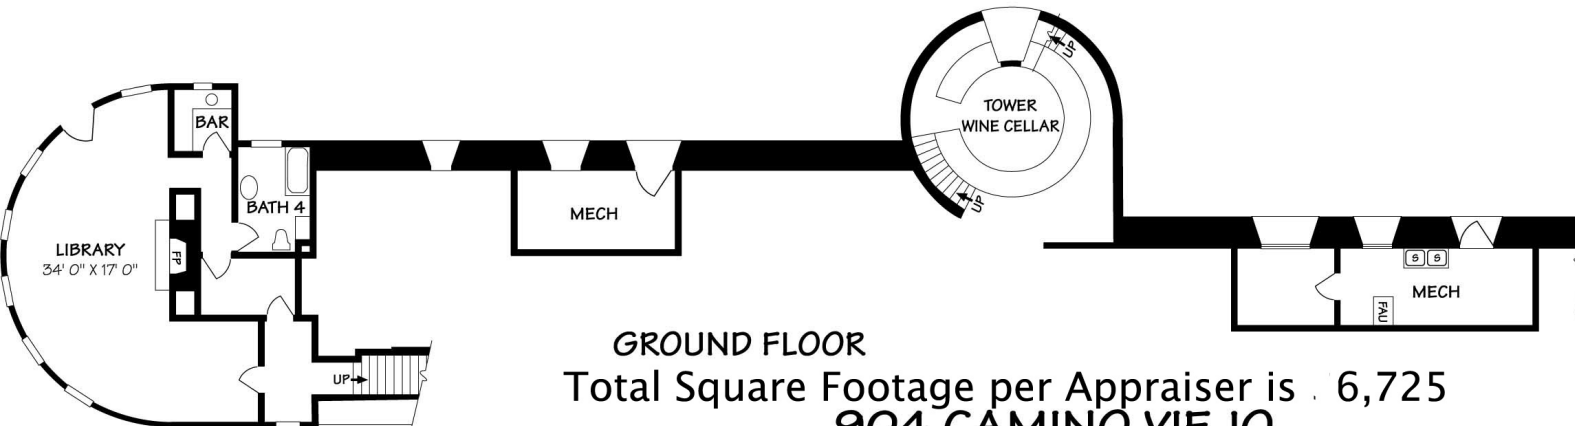

GUEST HOUSE

SECOND FLOOR

POOL & POOL HOUSE

FIRST FLOOR

GROUND FLOOR

Total Square Footage per Appraiser is . 6,725

904 CAMINO VIEJO

±6241 Square Feet

Scale: 5 ft. 10 ft. 15 ft. 20 ft. 25 ft.

This information is compiled from sources deemed reliable but accuracy is not guaranteed.
David Heidelberger • Design & Graphics • 805-965-4857 • Santa Barbara